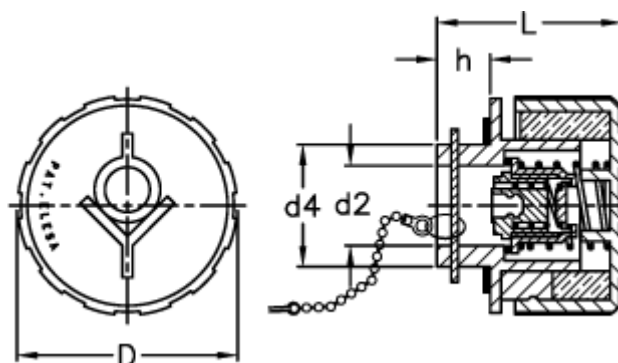

Data Sheet

Article number: 2311054941

Description: E+G Filler breather cap
SFW.70-BA+F-350 mb

Measures

D = 70

d2 = 25

d4 = 39

h = 14

L = 56